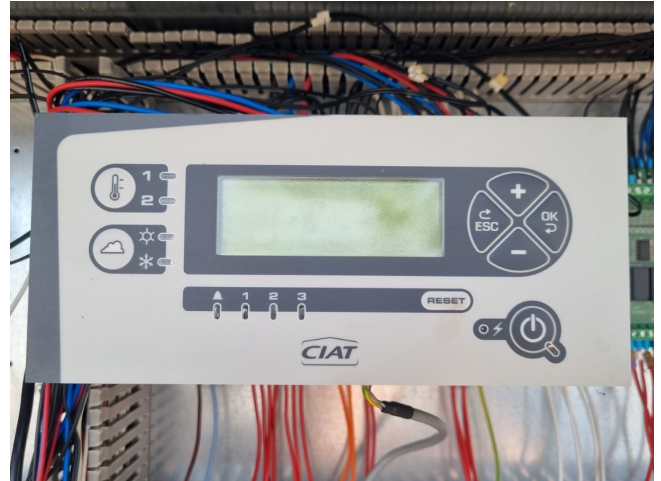

# CIAT Connect2 control module

## Specifications

Марка	CIAT
тип	Connect2 control module
Спец.	Display and board
Remarks	220x100x200 mm (LxWxH)
Stock	1

### Used CIAT Connect2 control module

Used CIAT Connect2 control module with base board. Deinstalled from a CIAT LD 700V EVO chiller.